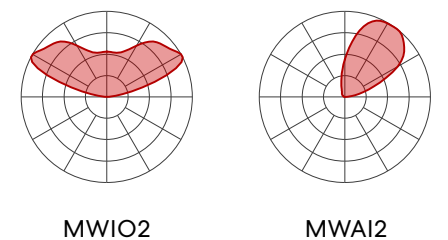

UP TO
1000 lm/ft

ULTRA LOW GLARE
UGR < 10

Impressive
Visual Comfort

UP TO
95+ CRI

Indirect Optics

The **Mini Widespread Indirect Optic (MWIO2)** offers an impressive 160° spread and creates uniform illumination on the ceiling.

The **Mini Widespread Asymmetric Indirect Optic (MWAI2)** is engineered for a wide asymmetric light distribution to create precise lighting placements.

Slight Surface on Grid offers infinite rotation and angle possibilities for Tegular and other traditional grid systems.