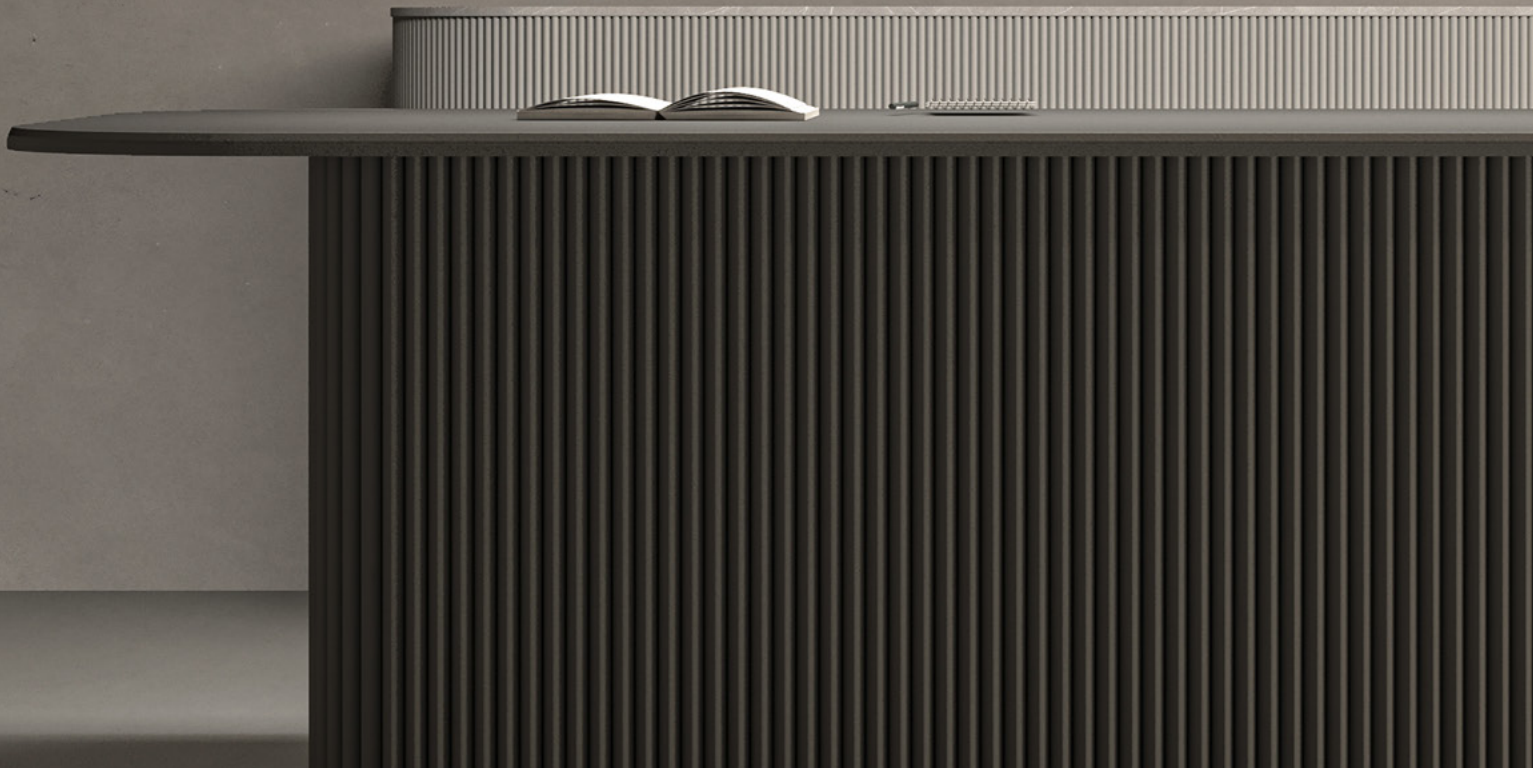

Lumenwerx 

Slight

SLEEK, SLIM AND POWERFUL

Slight

Sleek in design, slim in profile, and powerful in impact, the Slight collection blends effortlessly into any setting. These miniature linear luminaires, equipped with a remote driver, deliver precise, glare-controlled illumination, ensuring exceptional visual comfort.

Suitable for drywall, grid, and wood slat ceiling applications, Slight fixtures enhance every detail they illuminate with high-quality light.

1" Width

DISTRIBUTIONS

- Direct
- Direct/Indirect

5 Optics

MOUNTINGS

- Pendant, Surface and Recessed

CONFIGURATIONS

- Standalone
- Continuous Run
- Pattern

SLEEK, SLIM & POWERFUL

Center: Slight, Pendant, DPO Optic
Left: Slight, Recessed, HLO Optic

Slight: **Ultra-Low Glare Lighting** with Maximum Performance.

The **Diamond Prism Optic™ (DPO)** is our patented 3-tiered system meticulously crafted to refract and reflect beams with great precision, effectively keeping glare to a minimum while delivering light of exceptional quality and visual comfort.