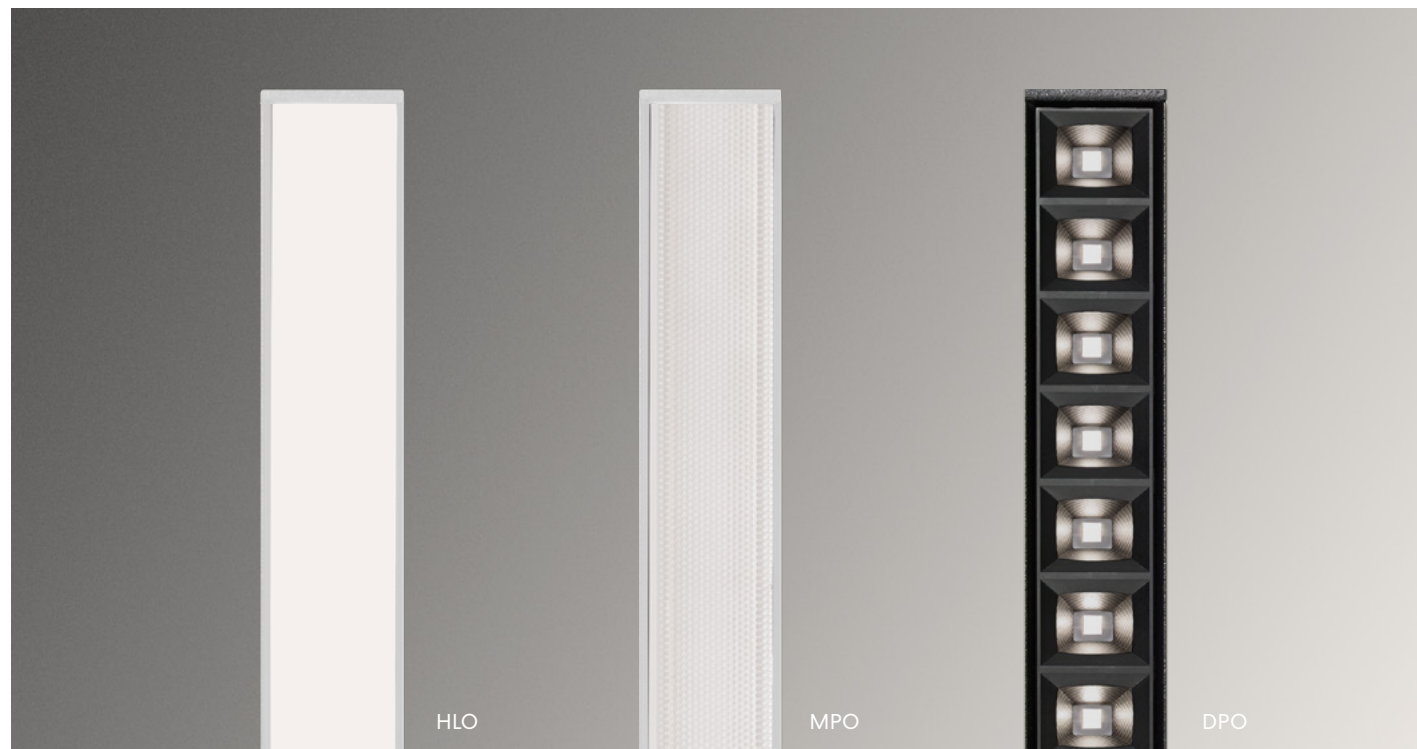

Suitable for drywall, grid, and wood slat ceiling applications, Slight fixtures enhance every detail they illuminate with high-quality light.

1" Width

DISTRIBUTIONS

- Direct
- Direct/Indirect

5 Optics

MOUNTINGS

- Pendant, Surface and Recessed

CONFIGURATIONS

- Standalone
- Continuous Run
- Pattern

SLEEK, SLIM & POWERFUL

Center: Slight, Pendant, DPO Optic
Left: Slight, Recessed, HLO Optic

Slight: **Ultra-Low Glare Lighting** with Maximum Performance.

Direct Optics

The **High-Efficiency Lambertian Optic (HLO)** delivers uniform illumination with wide distribution and flawless beam edges. The lens ensures maximum light output and energy efficiency.

The **Micro-Prism Optic™ (MPO)** is meticulously crafted to eliminate glare while maximizing illumination, providing impressive visual comfort.

The **Diamond Prism Optic™ (DPO)** is our patented 3-tiered system meticulously crafted to refract and reflect beams with great precision, effectively keeping glare to a minimum while delivering light of exceptional quality and visual comfort.